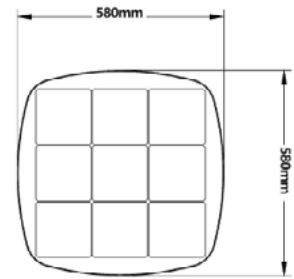

ARCLIGHT 20 W

LIGHTING

Light output	3000-4200 lm
LED chip	High bright 3030
CCT	6000 K
Lifespan	100000 hours to LM80 specifications
Working way	Motion sensor/Time schedule