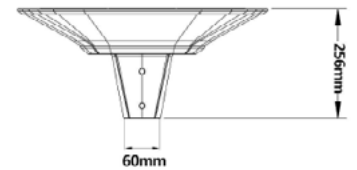

SOLAR PANEL

Power	45 W
Cells	9 monocrystalline cells
Life span	80% power after 25 yers